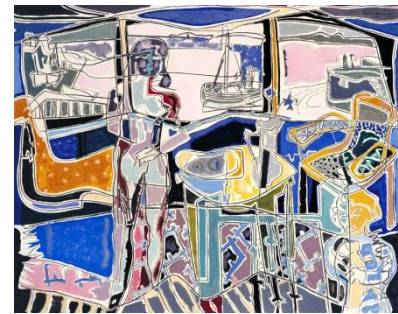

# Still Life

Still life is a work of art which includes either man-made or natural objects.

Man- made	Natural
pots glasses shoes	flowers shells fruit

Highlight these key words when you have understood them

Positive and negative space

1922-99

Patrick Heron was a British abstract and figurative painter. He was based in St Ives in Cornwall. He used bright colours in his work and lots of continuous line

Useful websites